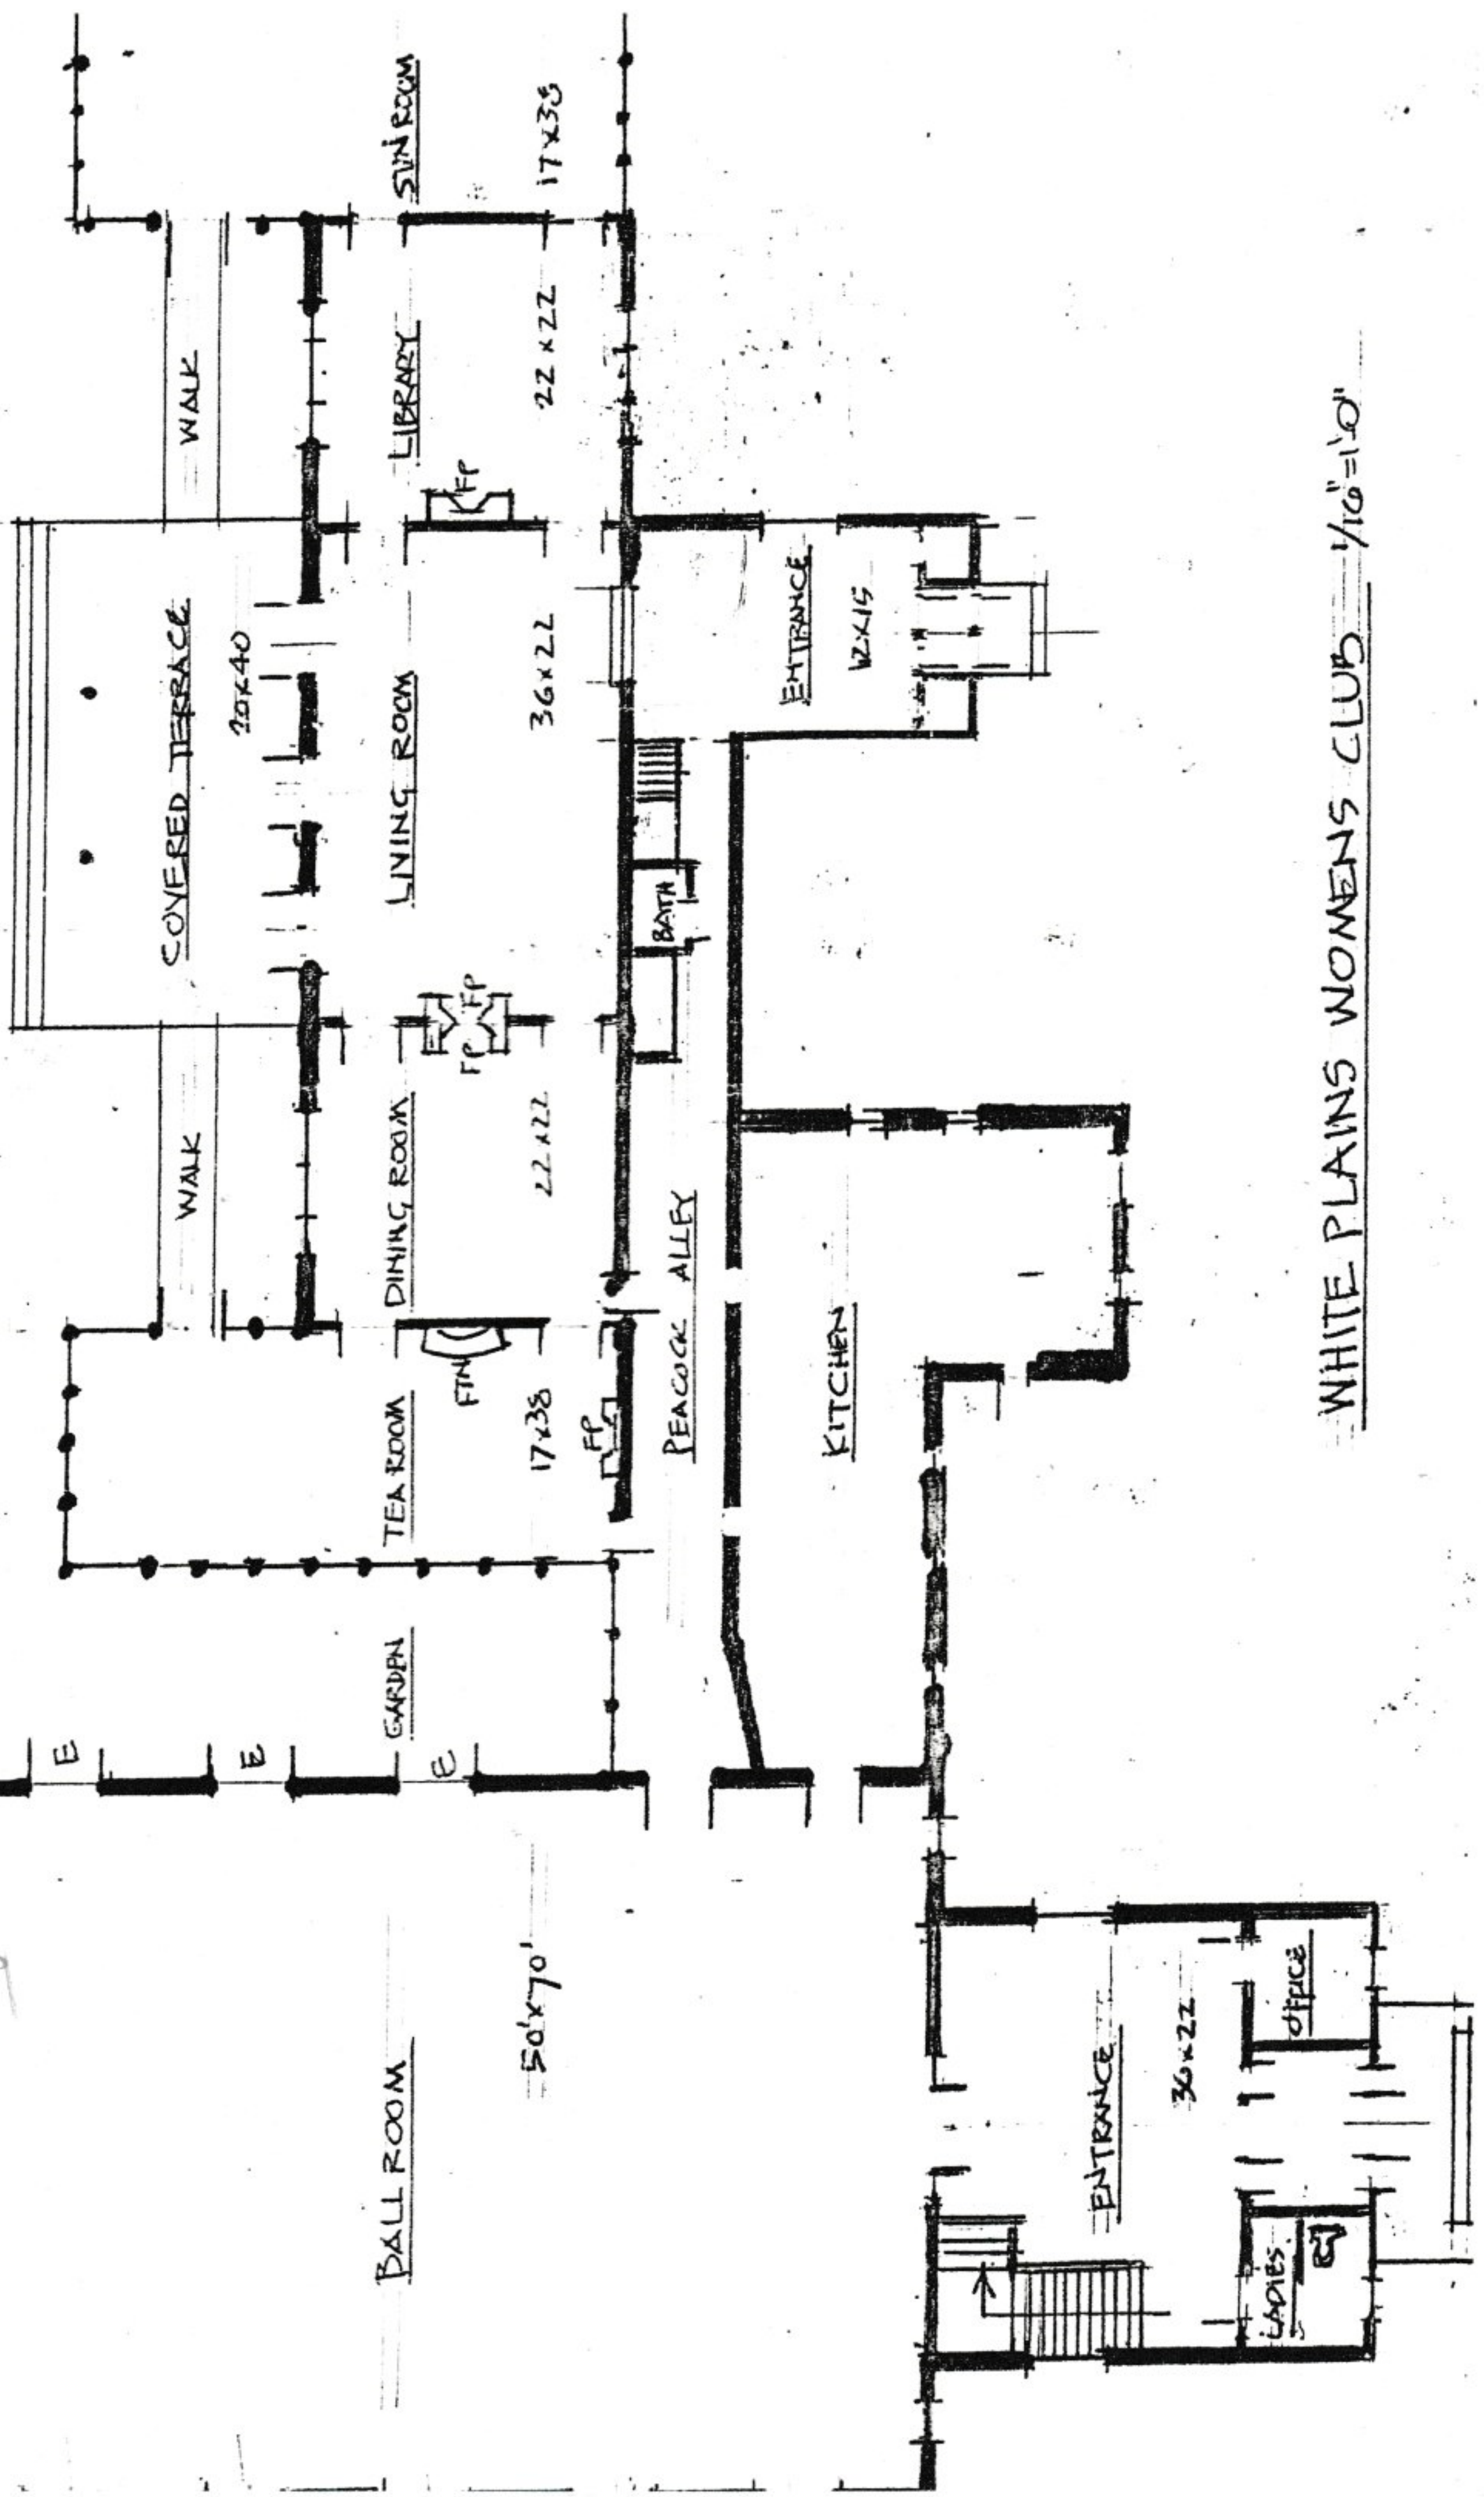

22.6 ↑
16.1 ↑ or
29.9 →

STAGE

32x50

26 FT high

BALL ROOM

50'x70'

BRICK & GRASS (OPEN PATIO)

WHITE PLAINS WOMENS CLUB 1/16"=1'-0"